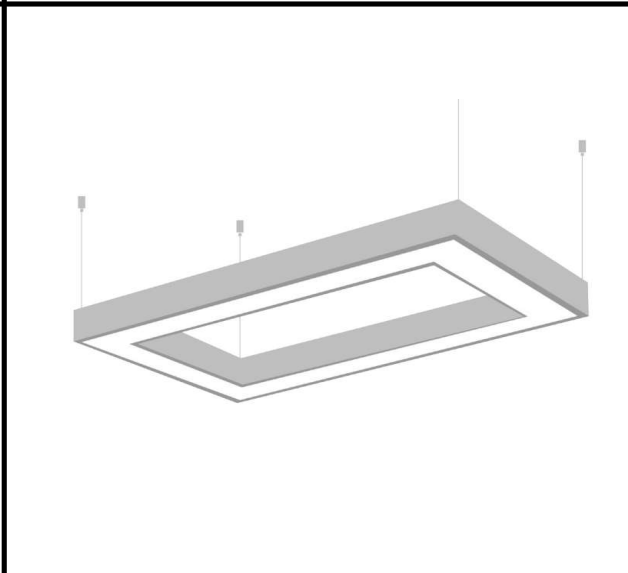

Sovitron Interior Pvt.Ltd.

Model Name	Rectangle Ring Pendant / DLARRECDPD-50
Description	Architectural Light

Technical description	Image
-----------------------	-------

Dimension	L=Customised H=60/90/95mm
Frame	Aluminium
Color Tempertaure	4000K
Power	50 W
Total Luminous Flux	4500 lm
Efficacy	90 lm/W
IP rating	50
Color Rendering	≥80
Mounting	Pendant
Optics	White Opal Diffuser
Dimming	NON-Dimmable
Operating Voltage	220-240 VAC
Standard Lifetime	L70 minimum at 50,000 burning hours